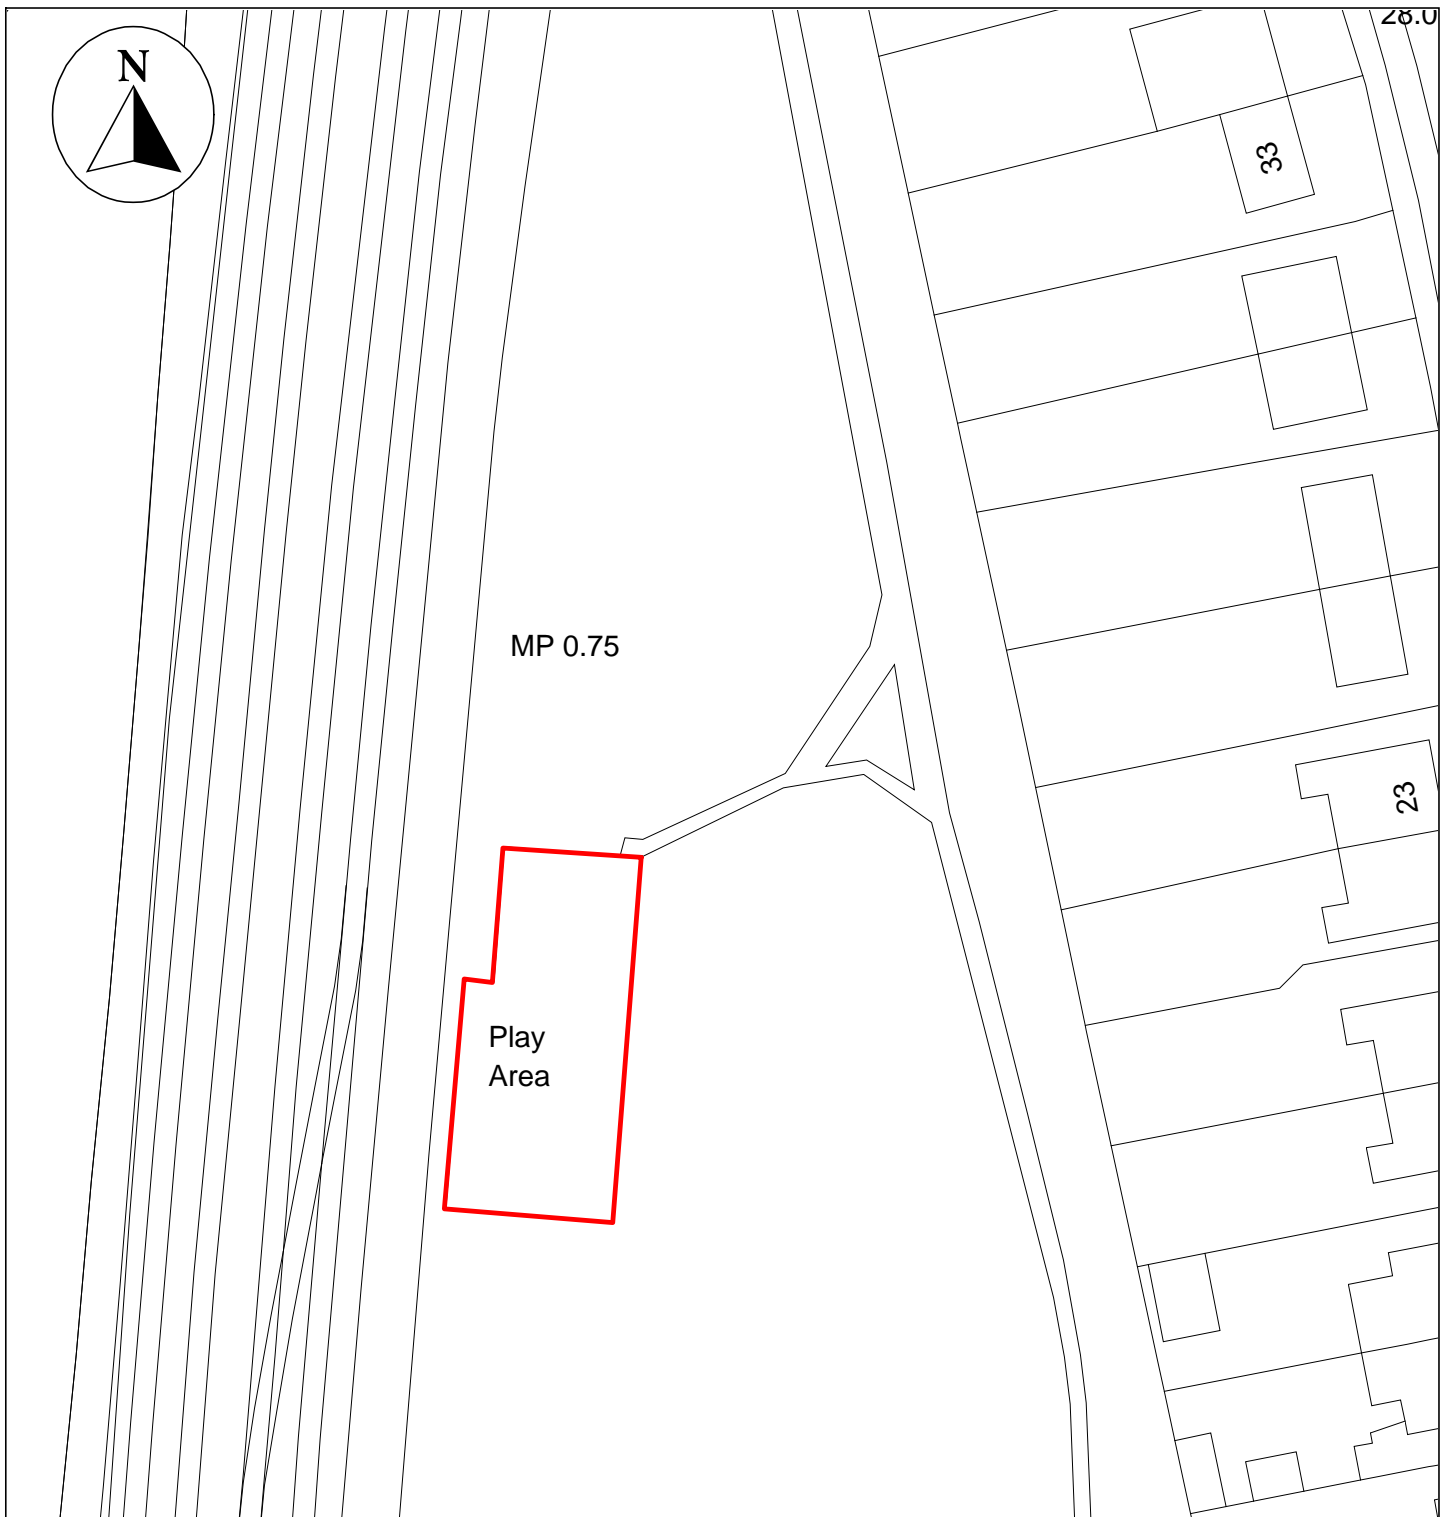

Public Space Protection Order Cumberland Council 2024

ANTI-SOCIAL BEHAVIOUR CRIME AND
POLICING ACT 2014

Land to rear of Lund Crescent, Carlisle, CA2 4DB

Neighbourhoods
Education and Enforcement
Allerdale House
Workington
CA14 3YJ

Scale: 1 : 500
Date: February 2024

©crown copyright database rights 2024
ordnance survey AC0000861732